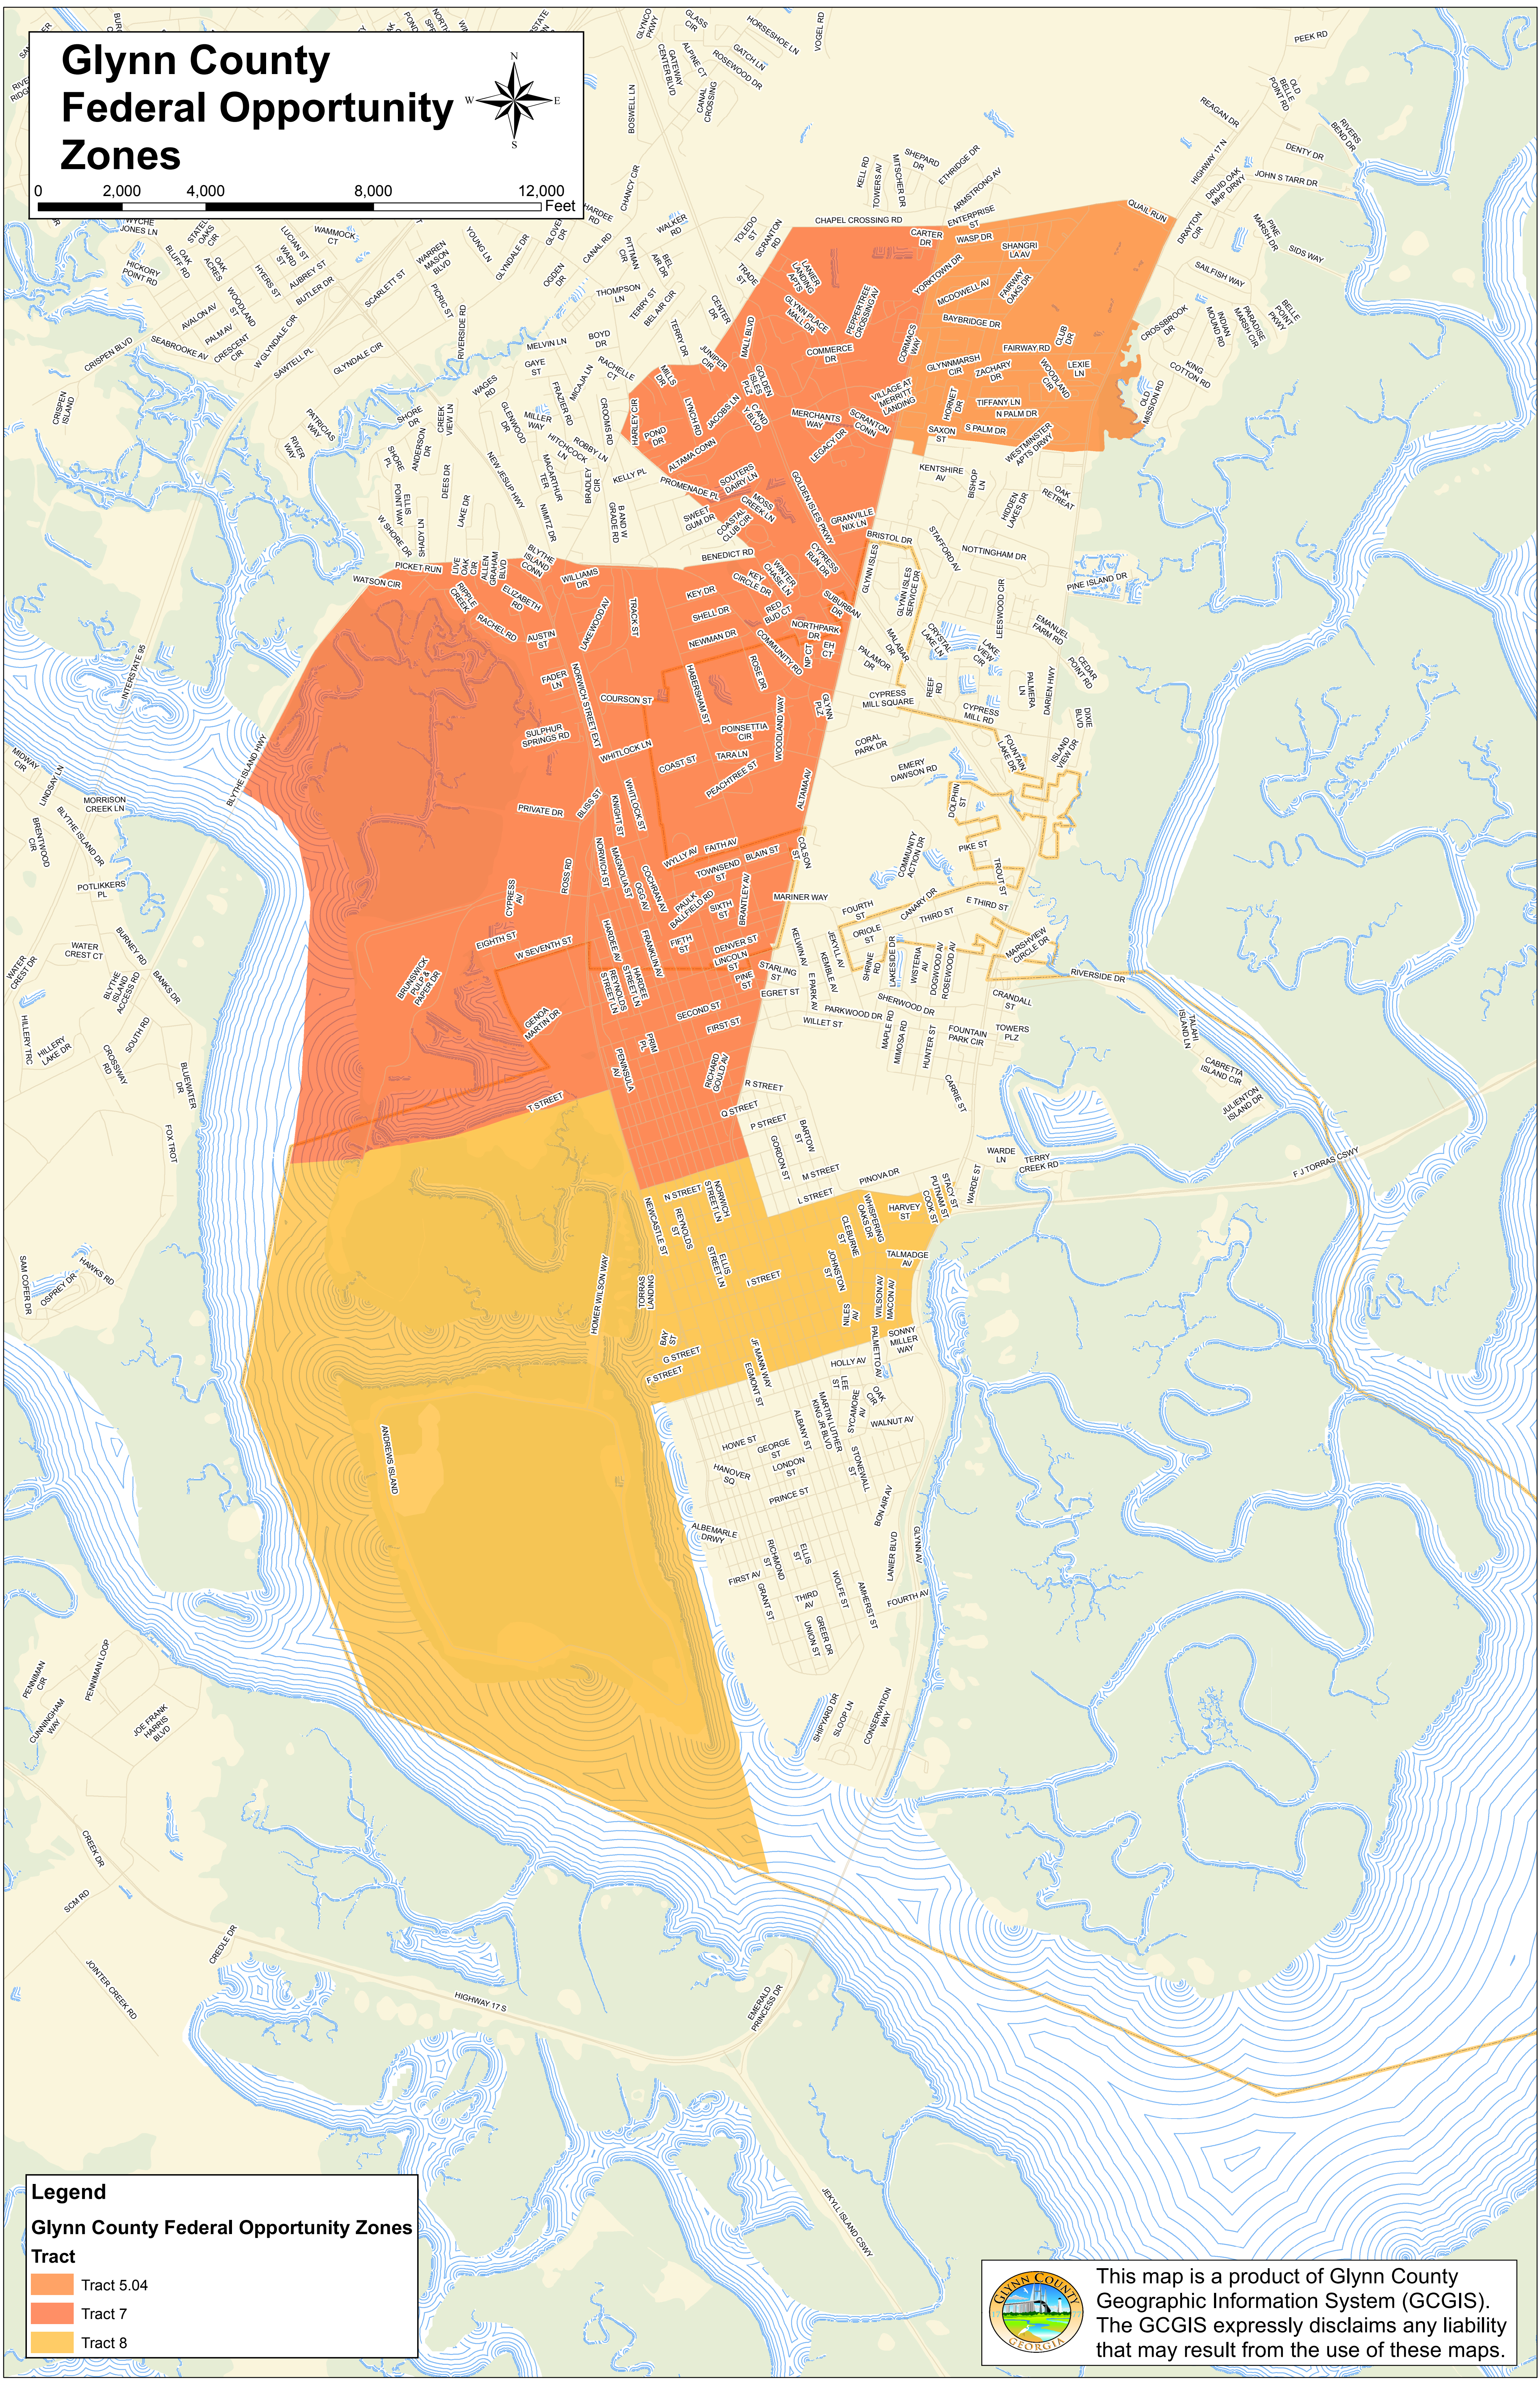

Glynn County Federal Opportunity Zones

0 2,000 4,000 8,000 12,000 Feet

Legend

Glynn County Federal Opportunity Zones

Tract

- Tract 5.04
- Tract 7
- Tract 8

This map is a product of Glynn County Geographic Information System (GCGIS). The GCGIS expressly disclaims any liability that may result from the use of these maps.